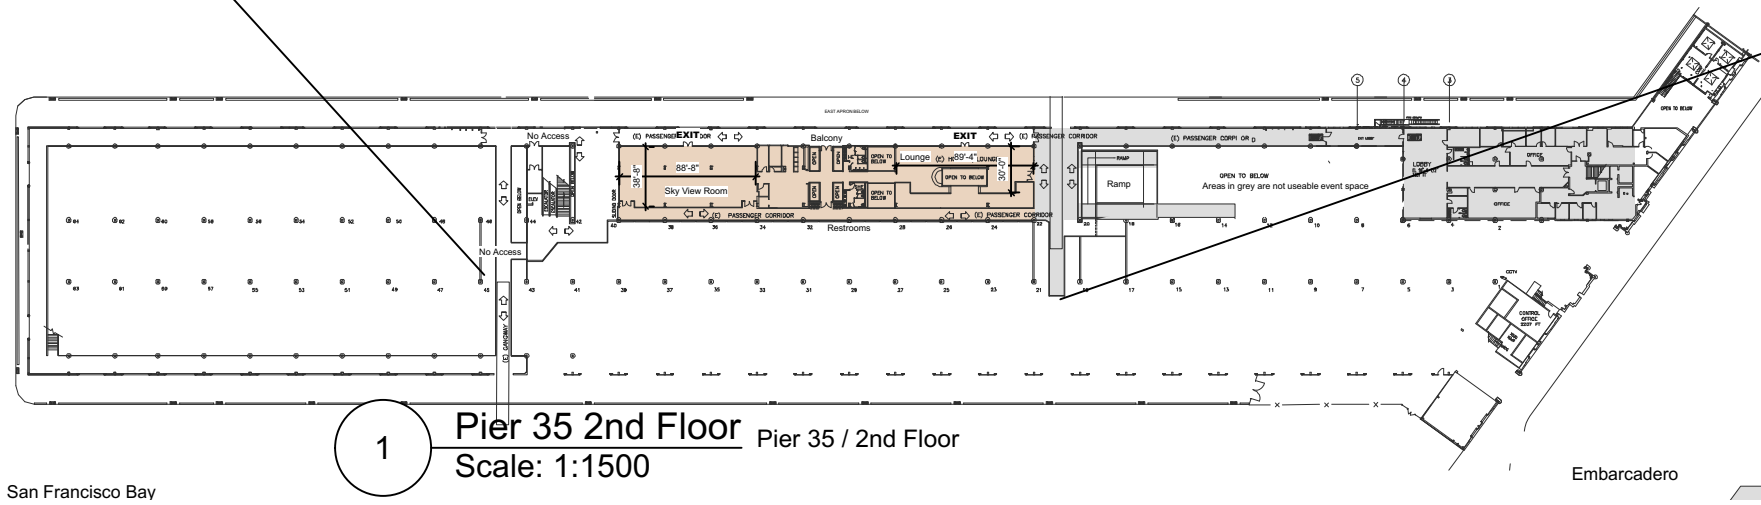

San Francisco Bay

Pier 35 / 1st Floor

2 Pier 35 1st Floor
Scale: 1:900

| | |
|-----------------|---------------|
| Venue: Pier 35 | Version: V.2 |
| Date: Dec. 2018 | |
| Drawn By: MJD | Sheet: 1 of 2 |
| Scale: As Noted | |

70 West Ohio Avenue
Richmond, CA 94804
p: 510.232.5723
f: 510.232.5999
w: www.impactsf.com

2 Pier 35 2nd Floor
Scale: 1:350

1 Pier 35 2nd Floor
Scale: 1:1500

| | |
|-----------------|---------------|
| Venue: Pier 35 | Version: V.3 |
| Date: Jan. 2018 | |
| Drawn By: MJD | Sheet: 1 of 2 |
| Scale: As Noted | |