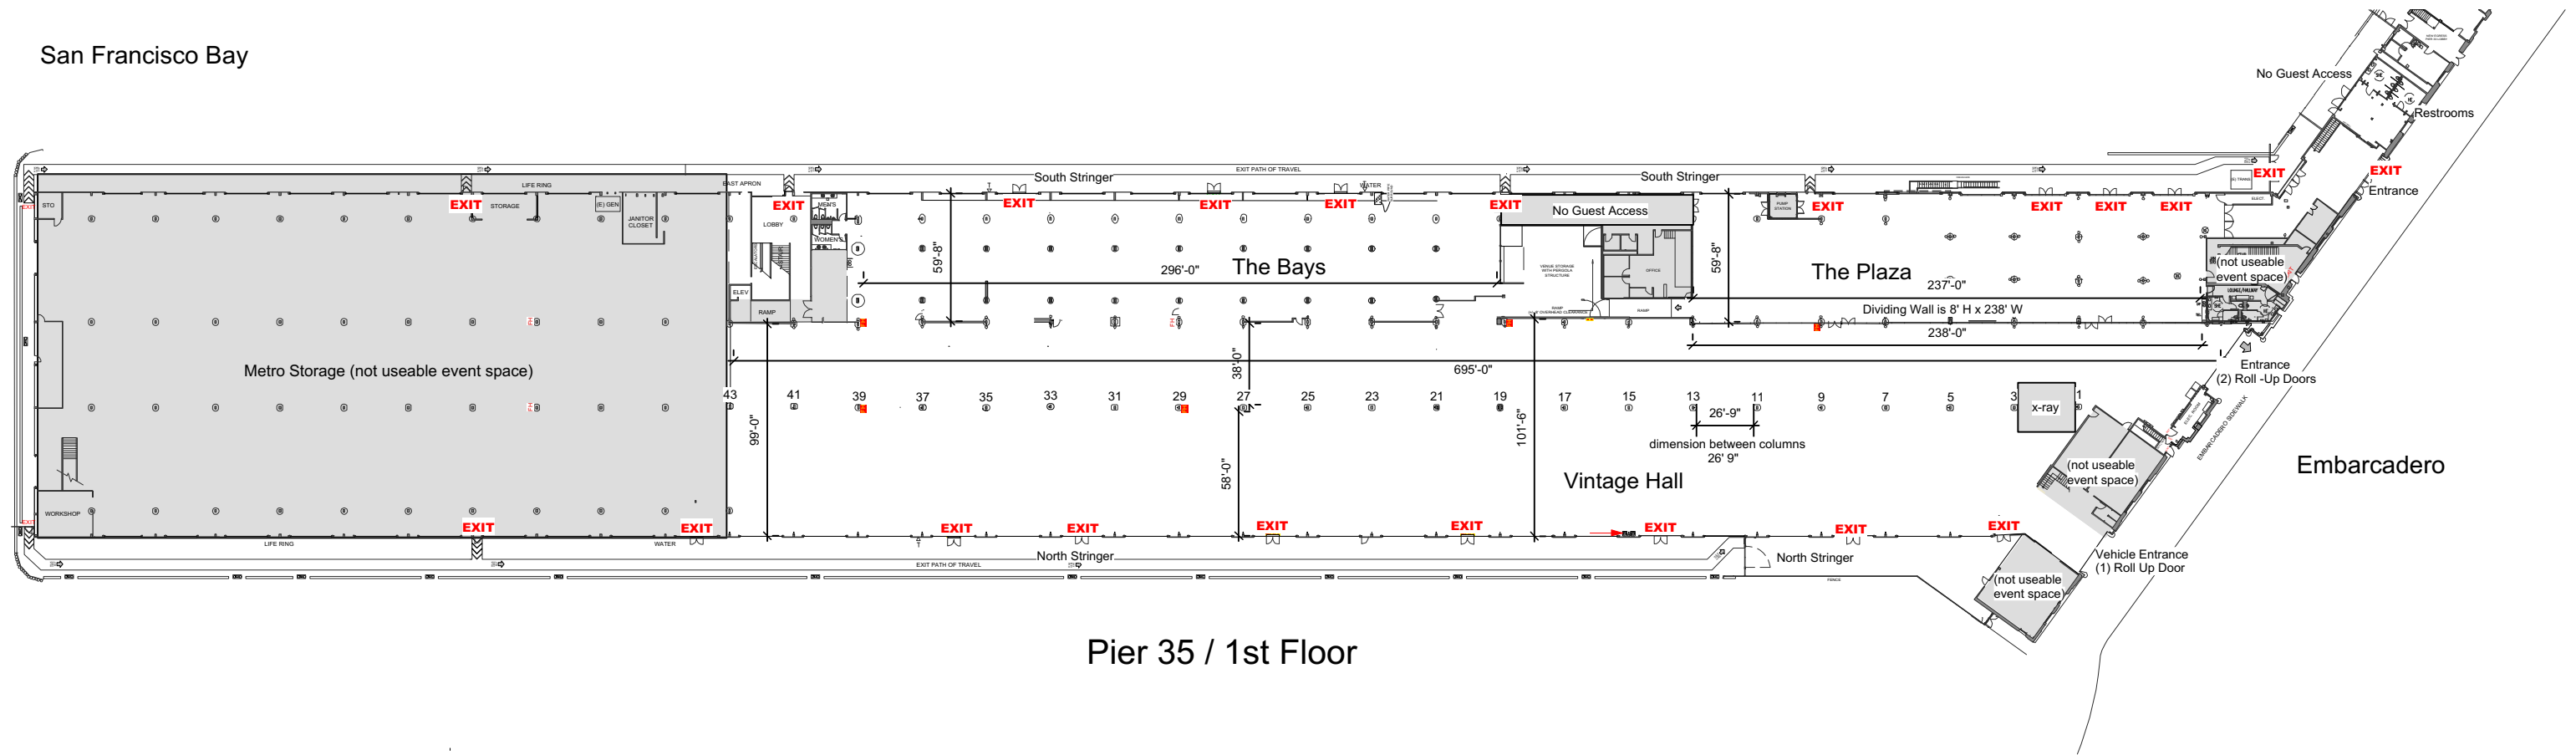

San Francisco Bay

Pier 35 / 1st Floor

2 Pier 35 1st Floor
Scale: 1:900

| | |
|-----------------|---------------|
| Venue: Pier 35 | Version: V.2 |
| Date: Dec. 2018 | |
| Drawn By: MJD | Sheet: 1 of 2 |
| Scale: As Noted | |

70 West Ohio Avenue
Richmond, CA 94804
p: 510.232.5723
f: 510.232.5999
w: www.impactsf.com

2 Pier 35 2nd Floor
Scale: 1:350

1 Pier 35 2nd Floor
Scale: 1:1500

| | |
|-----------------|---------------|
| Venue: Pier 35 | Version: V.3 |
| Date: Jan. 2018 | |
| Drawn By: MJD | Sheet: 1 of 2 |
| Scale: As Noted | |