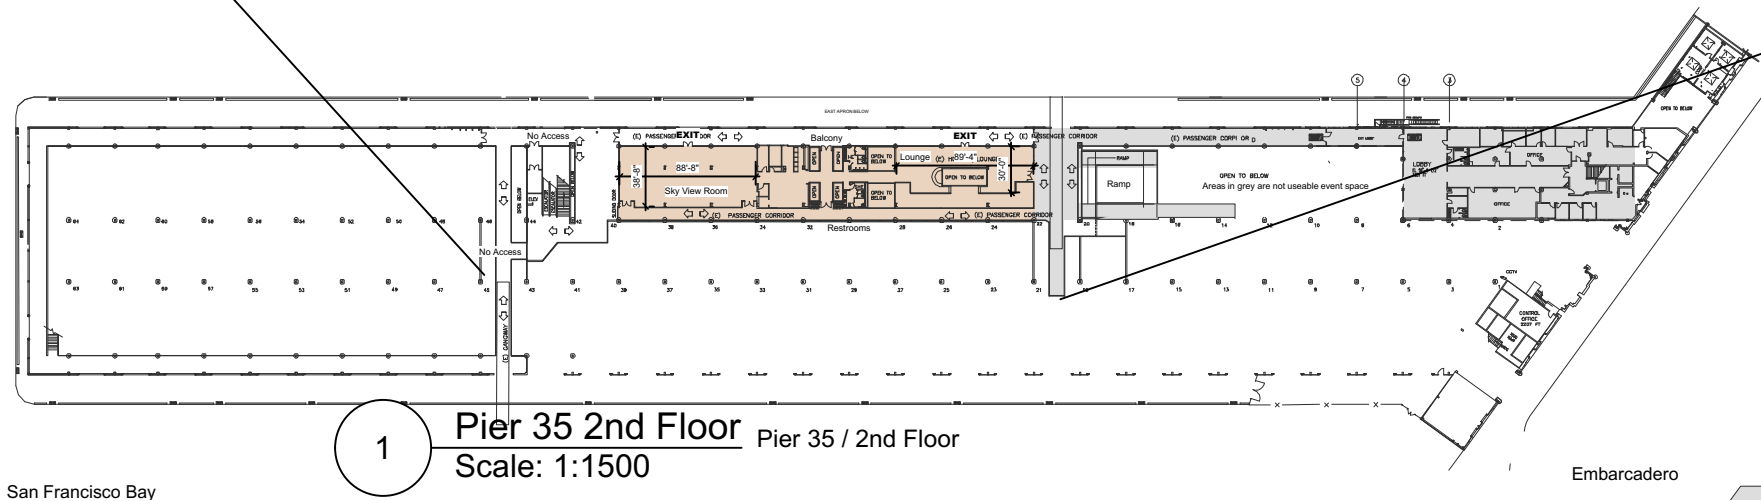

San Francisco Bay

Pier 35 / 1st Floor

RED HIGHLIGHT ARE NOT INCLUDED IN THE EVENT SPACE

2 Pier 35 1st Floor Scale: 1:900

Pier 35 Embarcadero

2 Pier 35 2nd Floor
Scale: 1:350

Pier 35 Embarcadero