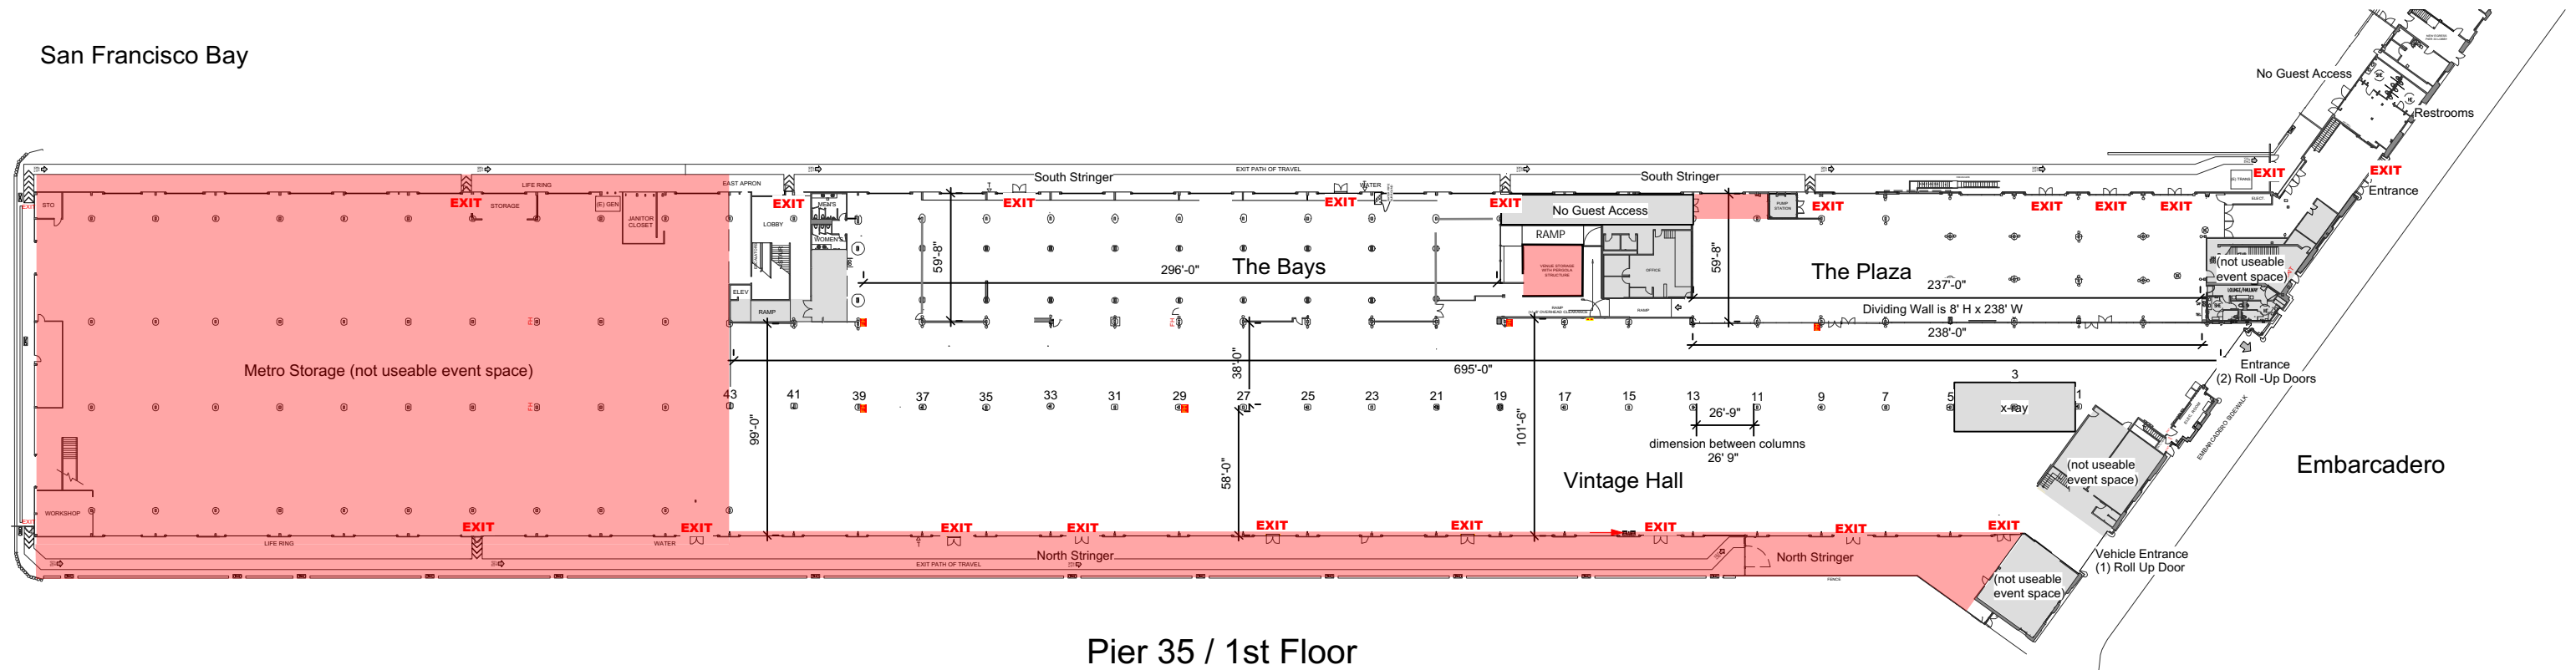

San Francisco Bay

Pier 35 / 1st Floor

RED HIGHLIGHT ARE NOT INCLUDED IN THE EVENT SPACE

2 Pier 35 1st Floor Scale: 1:900

Pier 35 Embarcadero

2 Pier 35 2nd Floor
Scale: 1:350

Pier 35 Embarcadero