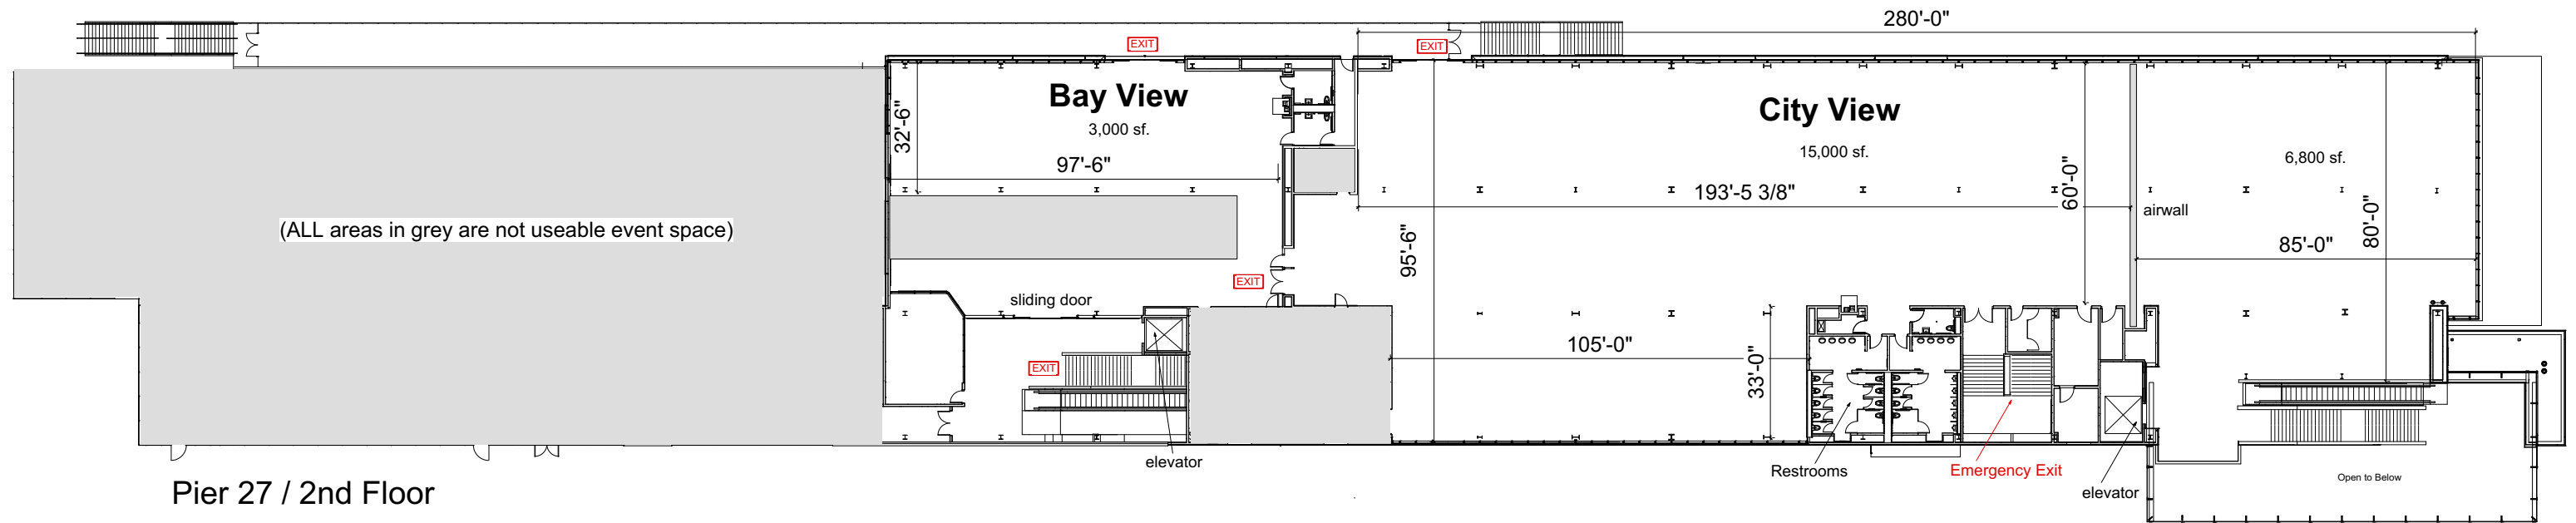

Pier 27 / 1st Floor

1 Pier 27 1st Floor
Scale: 1" = 40 ft

Venue: Pier 27	Version: V.3
Date: Aug. 2018	
Drawn By: MJD	Sheet: 1 of 2
Scale: As Noted	

Pier 27 Embarcadero

70 West Ohio Avenue
Richmond, CA 94804
p: 510.232.5723
f: 510.232.5999
w: www.impactsf.com

Pier 27 / 2nd Floor

2 Pier 27 2nd Floor
Scale: 1" = 40 ft

Venue: Pier 27	Version: V.3
Date: May 2018	
Drawn By: MJD	Sheet: 2 of 2
Scale: As Noted	

Pier 27 Embarcadero

70 West Ohio Avenue
Richmond, CA 94804
p: 510.232.5723
f: 510.232.5999
w: www.impactsf.com